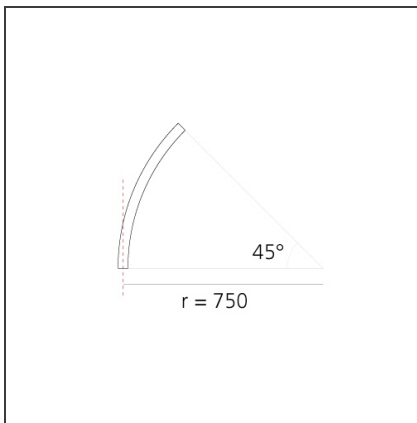

FEATURES

Article Code:	AQ72215	Series:	Indoor, 2018 Artemide Collection
Colour:	Brushed Silver	Emission:	Direct
Installation:	Ceiling, Suspension, Wall, Recessed		
Environment:	Indoor		

DIMENSIONS

Width:	cm 2.7
Recessed depth:	cm 5.4

INCLUDED SOURCES

Category:	LED	Color temperature (K):	4000K
Number:	1	Color Tolerance:	MacAdam 2SDCM
Watt:	17W	Service Life:	L70 (6K) 50000h
Type:	0		
Class:	A		

LUMINAIRE

Watt:	17W	Delivered lumens output (lm):	1187lm
		CCT:	4000K
		CRI:	80

Notes

*Uses 1 DALI address. Each module, angle and curved elements are provided with mechanical and electrical joints and installation accessories. 1 suspension cable is also included. End caps have to be ordered separately. Opal diffusing screen has to be ordered separately. Depending on the driver, the product can be undimmable or dimmable DALI.