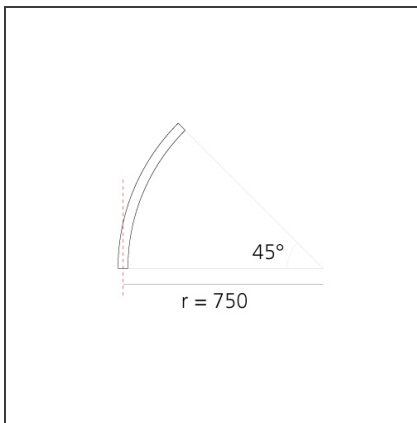

FEATURES

Article Code:	AQ72220	Series:	Indoor, 2018 Artemide Collection
Colour:	Brushed Bronze	Emission:	Direct
Installation:	Ceiling, Suspension, Wall, Recessed		
Environment:	Indoor		

DIMENSIONS

Width:	cm 2.7
Recessed depth:	cm 5.4

INCLUDED SOURCES

Category:	LED	Color temperature (K):	4000K
Number:	1	Color Tolerance:	MacAdam 2SDCM
Watt:	17W	Service Life:	L70 (6K) 50000h
Type:	0		
Class:	A		

LUMINAIRE

Watt:	17W	Delivered lumens output (lm):	1187lm
		CCT:	4000K
		CRI:	80

Notes

*Uses 1 DALI address. Each module, angle and curved elements are provided with mechanical and electrical joints and installation accessories. 1 suspension cable is also included. End caps have to be ordered separately. Opal diffusing screen has to be ordered separately. Depending on the driver, the product can be undimmable or dimmable DALI.