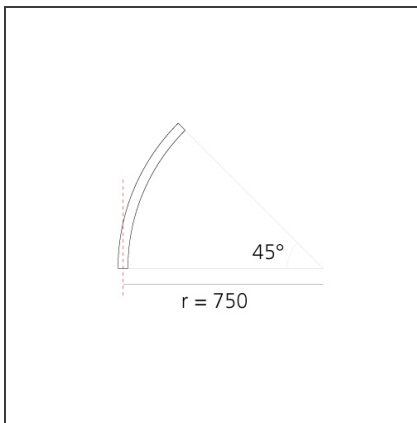

FEATURES

Article Code:	AQ72115	Series:	Indoor, 2018 Artemide Collection
Colour:	Brushed Silver	Emission:	Direct
Installation:	Recessed, Wall, Suspension, Ceiling		
Environment:	Indoor		

DIMENSIONS

Width:	cm 2.7
Recessed depth:	cm 5.4

INCLUDED SOURCES

Category:	LED	Color temperature (K):	3000K
Number:	1	Color Tolerance:	MacAdam 2SDCM
Watt:	17W	Service Life:	L70 (6K) 50000h
Type:	0		
Class:	A		

LUMINAIRE

Watt:	17W	Delivered lumens output (lm):	1187lm
		CCT:	3000K
		CRI:	80

Notes

*Uses 1 DALI address. Each module, angle and curved elements are provided with mechanical and electrical joints and installation accessories. 1 suspension cable is also included. End caps have to be ordered separately. Opal diffusing screen has to be ordered separately.