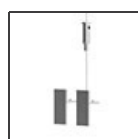

A.24 - Suspension Accessories - End Cap (2x) - Brushed Silver
AQ45115