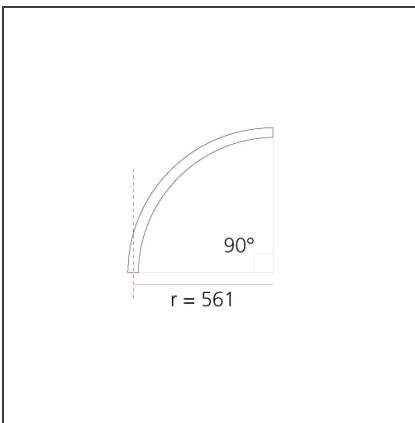

FEATURES

Article Code:	AQ71715	Series:	Indoor, 2018
Colour:	Brushed Silver		Artemide Collection
Installation:	Recessed, Wall, Suspension, Ceiling	Emission:	Direct
Environment:	Indoor		

DIMENSIONS

Width:	cm 2.7
Recessed depth:	cm 5.4

INCLUDED SOURCES

Category:	LED	Color temperature (K):	2700K
Number:	1	Color Tolerance:	MacAdam 2SDCM
Watt:	25W	Service Life:	L70 (6K) 50000h
Type:	0		

LUMINAIRE

Watt:	25W	Delivered lumens output (lm):	1781lm
		CCT:	2700K
		CRI:	80

Notes

*Uses 1 DALI address. Each module, angle and curved elements are provided with mechanical and electrical joints and installation accessories. 1 suspension cable is also included. End caps have to be ordered separately. Opal diffusing screen has to be ordered separately.