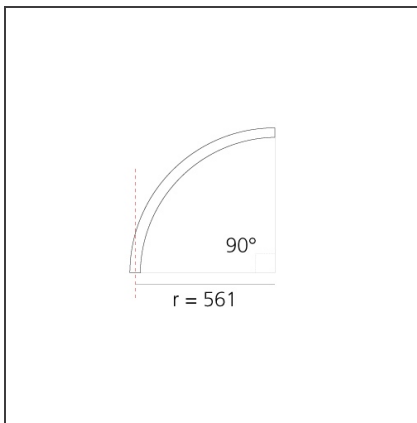

A.24 - Suspension Diffused Emission - Curved Elements - R=561mm - $\alpha=90^\circ$ - 2700K - Brushed Copper

IP20    Dimmerable: 

DESIGN BY

Carlotta de Bevilacqua

DESCRIPTION

TECHNICAL DRAWINGS

FEATURES

Article Code:	AQ71718	Series:	Indoor, 2018
Colour:	Brushed Copper	Emission:	Artemide Collection Direct
Installation:	Recessed, Wall, Suspension, Ceiling		
Environment:	Indoor		

DIMENSIONS

Width:	cm 2.7
Recessed depth:	cm 5.4

INCLUDED SOURCES

Category:	LED	Color temperature (K):	2700K
Number:	1	Color Tolerance:	MacAdam 2SDCM
Watt:	25W	Service Life:	L70 (6K) 50000h
Type:	0		

LUMINAIRE