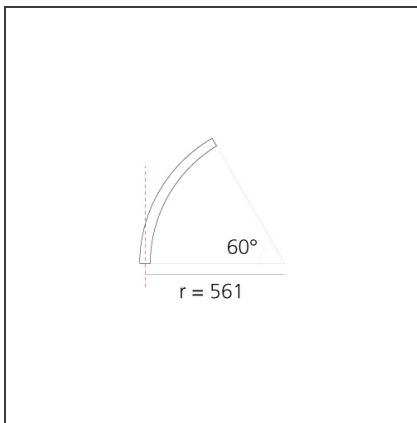

A.24 - Suspension Diffused Emission - Curved Elements - R=561mm - $\alpha=60^\circ$ - 4000K - White

IP20 Dimmerable: + -

DESIGN BY

Carlotta de Bevilacqua

TECHNICAL DRAWINGS

FEATURES

Article Code:	AQ70201	Series:	Indoor, 2018 Artemide Collection
Colour:	White	Emission:	Direct
Installation:	Recessed, Wall, Suspension, Ceiling		
Environment:	Indoor		

DIMENSIONS

Width:	cm 2.7
Recessed depth:	cm 5.4

INCLUDED SOURCES

Category:	LED	Color temperature (K):	4000K
Number:	1	Color Tolerance:	MacAdam 2SDCM
Watt:	17W	Service Life:	L70 (6K) 50000h
Type:	0		
Class:	A		