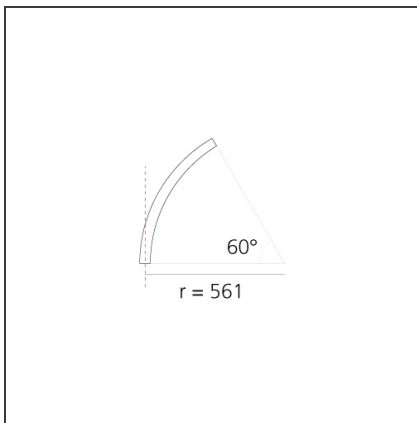

TECHNICAL DRAWINGS

FEATURES

Article Code:	AQ70204	Series:	Indoor, 2018 Artemide Collection
Colour:	Black	Emission:	Direct
Installation:	Recessed, Wall, Suspension, Ceiling		
Environment:	Indoor		

DIMENSIONS

Width:	cm 2.7
Recessed depth:	cm 5.4

INCLUDED SOURCES

Category:	LED	Color temperature (K):	4000K
Number:	1	Color Tolerance:	MacAdam 2SDCM
Watt:	17W	Service Life:	L70 (6K) 50000h
Type:	0		
Class:	A		

LUMINAIRE

Watt:	17W	Delivered lumens output (lm):	1187lm
		CCT:	4000K
		CRI:	80

Notes

*Uses 1 DALI address. Each module, angle and curved elements are provided with mechanical and electrical joints and installation accessories. 1 suspension cable is also included. End caps have to be ordered separately. Opal diffusing screen has to be ordered separately. Depending on the driver, the product can be undimmable or dimmable DALI.