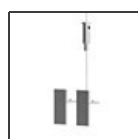

A.24 - Suspension Accessories - End Cap (2x) - Brushed Copper
AQ45118