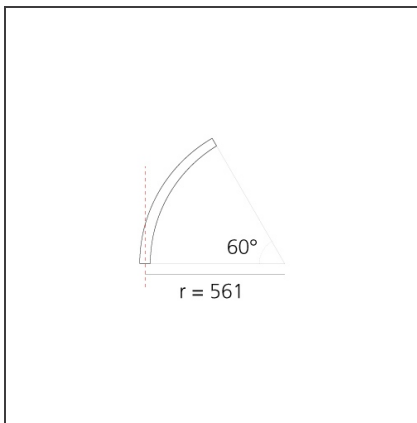

A.24 - Suspension Diffused Emission - Curved Elements - R=561mm - $\alpha=60^\circ$ - 3000K - Brushed Copper

IP20 Dimmerable: + -

DESIGN BY

Carlotta de Bevilacqua

DESCRIPTION

TECHNICAL DRAWINGS

FEATURES

Article Code:	AQ70118	Series:	Indoor, 2018
Colour:	Brushed Copper	Emission:	Artemide Collection Direct
Installation:	Recessed, Wall, Suspension, Ceiling		
Environment:	Indoor		

DIMENSIONS

Width:	cm 2.7
Recessed depth:	cm 5.4

INCLUDED SOURCES

Category:	LED	Color temperature (K):	3000K
Number:	1	Color Tolerance:	MacAdam 2SDCM
Watt:	17W	Service Life:	L70 (6K) 50000h
Type:	0		
Class:	A		