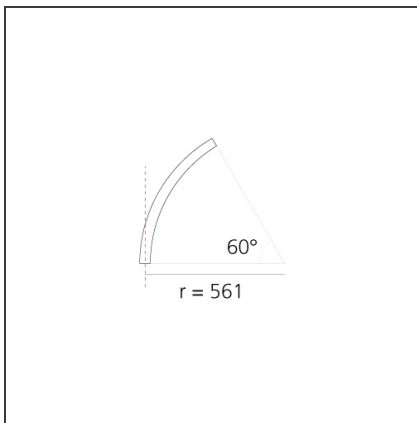

A.24 - Suspension Diffused Emission - Curved Elements - R=561mm - $\alpha=60^\circ$ - 2700K - White

IP20 Dimmerable:

DESIGN BY

Carlotta de Bevilacqua

TECHNICAL DRAWINGS

FEATURES

Article Code:	AQ70701	Series:	Indoor, 2018
Colour:	White		Artemide Collection
Installation:	Recessed, Wall, Suspension, Ceiling	Emission:	Direct
Environment:	Indoor		

DIMENSIONS

Width:	cm 2.7
Recessed depth:	cm 5.4

INCLUDED SOURCES

Category:	LED	Color temperature (K):	2700K
Number:	1	Color Tolerance:	MacAdam 2SDCM
Watt:	17W	Service Life:	L70 (6K) 50000h
Type:	0		

LUMINAIRE