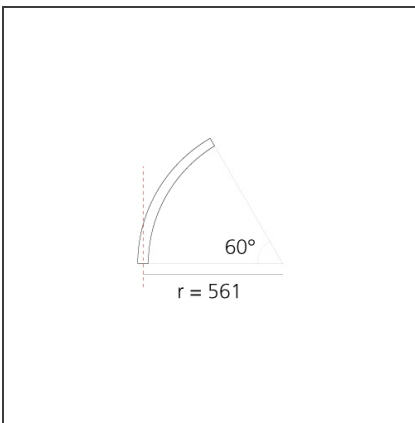

A.24 - Suspension Diffused Emission - Curved Elements - R=561mm - $\alpha=60^\circ$ - 2700K - Brushed Silver

IP20    Dimmerable: 

DESIGN BY

Carlotta de Bevilacqua

DESCRIPTION

TECHNICAL DRAWINGS

FEATURES

Article Code:	AQ70715	Series:	Indoor, 2018
Colour:	Brushed Silver	Emission:	Artemide Collection Direct
Installation:	Recessed, Wall, Suspension, Ceiling		
Environment:	Indoor		

DIMENSIONS

Width:	cm 2.7
Recessed depth:	cm 5.4

INCLUDED SOURCES

Category:	LED	Color temperature (K):	2700K
Number:	1	Color Tolerance:	MacAdam 2SDCM
Watt:	17W	Service Life:	L70 (6K) 50000h
Type:	0		

LUMINAIRE