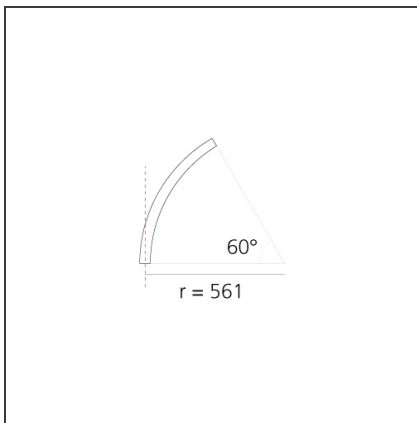

TECHNICAL DRAWINGS

FEATURES

Article Code:	AQ70704	Series:	Indoor, 2018
Colour:	Black		Artemide Collection
Installation:	Ceiling, Suspension, Wall, Recessed	Emission:	Direct
Environment:	Indoor		

DIMENSIONS

Width:	cm 2.7
Recessed depth:	cm 5.4

INCLUDED SOURCES

Category:	LED	Color temperature (K):	2700K
Number:	1	Color Tolerance:	MacAdam 2SDCM
Watt:	17W	Service Life:	L70 (6K) 50000h
Type:	0		

LUMINAIRE

Watt:	17W	Delivered lumens output (lm):	1187lm
		CCT:	2700K
		CRI:	80

Notes

*Uses 1 DALI address. Each module, angle and curved elements are provided with mechanical and electrical joints and installation accessories. 1 suspension cable is also included. End caps have to be ordered separately. Opal diffusing screen has to be ordered separately. Depending on the driver, the product can be undimmable or dimmable DALI.