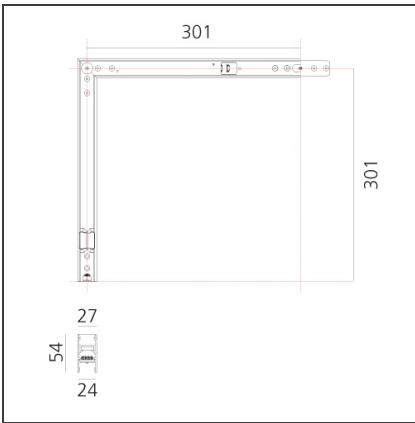

FEATURES

Article Code:	AQ41515	Series:	Indoor, 2018
Colour:	Brushed Silver	Emission:	Artemide Collection Direct
Installation:	Ceiling, Suspension, Wall, Recessed		
Environment:	Indoor		

DIMENSIONS

Length:	cm 31.5
Width:	cm 31.5
Weight:	kg 0.9
Recessed depth:	cm 5.4

INCLUDED SOURCES

Category:	LED	Color temperature (K):	4000K
Number:	1	Color Tolerance:	MacAdam 2SDCM
Watt:	16W	Service Life:	L70 (6K) 50000h
Type:	0		

LUMINAIRE

Watt:	16W	Delivered lumens output (lm):	1506lm
		CCT:	4000K
		CRI:	80

Notes

*Uses 1 DALI address. Each module, angle and curved elements are provided with mechanical and electrical joints and installation accessories. 1 suspension cable is also included. End caps have to be ordered separately. Opal diffusing screen has to be ordered separately. Depending on the driver, the product can be undimmable or dimmable DALI.