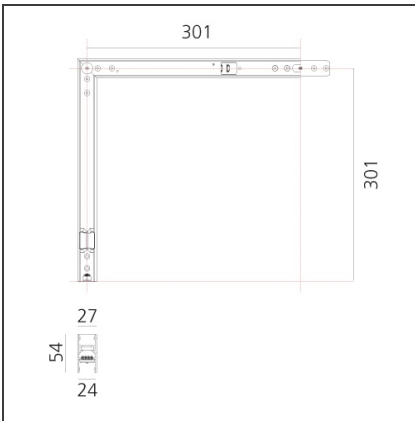

FEATURES

Article Code:	AQ41518	Series:	Indoor, 2018
Colour:	Brushed Copper	Emission:	Artemide Collection Direct
Installation:	Ceiling, Suspension, Wall, Recessed		
Environment:	Indoor		

DIMENSIONS

Length:	cm 31.5
Width:	cm 31.5
Weight:	kg 0.9
Recessed depth:	cm 5.4

INCLUDED SOURCES

Category:	LED	Color temperature (K):	4000K
Number:	1	Color Tolerance:	MacAdam 2SDCM
Watt:	16W	Service Life:	L70 (6K) 50000h
Type:	0		

LUMINAIRE

Watt:	16W	Delivered lumens output (lm):	1506lm
		CCT:	4000K
		CRI:	80

Notes

*Uses 1 DALI address. Each module, angle and curved elements are provided with mechanical and electrical joints and installation accessories. 1 suspension cable is also included. End caps have to be ordered separately. Opal diffusing screen has to be ordered separately. Depending on the driver, the product can be undimmable or dimmable DALI.