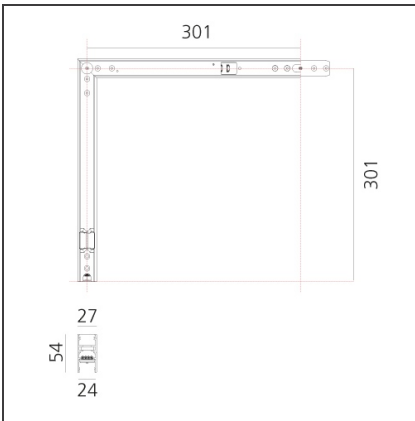

FEATURES

Article Code:	AQ41818	Series:	Indoor, 2018
Colour:	Brushed Copper	Emission:	Artemide Collection Direct
Installation:	Recessed, Wall, Suspension, Ceiling		
Environment:	Indoor		

DIMENSIONS

Length:	cm 31.5
Width:	cm 31.5
Weight:	kg 0.9
Recessed depth:	cm 5.4

INCLUDED SOURCES

Category:	LED	Color temperature (K):	2700K
Number:	1	Color Tolerance:	MacAdam 2SDCM
Watt:	16W	Service Life:	L70 (6K) 50000h
Type:	0		

LUMINAIRE

Watt:	16W	Delivered lumens output (lm):	1421lm
		CCT:	2700K
		CRI:	80

Notes

*Uses 1 DALI address. Each module, angle and curved elements are provided with mechanical and electrical joints and installation accessories. 1 suspension cable is also included. End caps have to be ordered separately. Opal diffusing screen has to be ordered separately. Depending on the driver, the product can be undimmable or dimmable DALI.