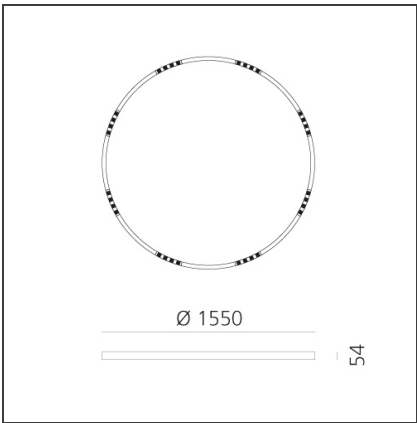

A.24 Stand-alone - Suspension Circular - Sharping Emission - Ø 1550mm - 4000K - DALI - Brushed Bronze

IP20 Dimmerable: + -

DESIGN BY

Carlotta de Bevilacqua

DESCRIPTION

TECHNICAL DRAWINGS

FEATURES

Article Code:	AQ75320	Series:	Indoor, 2018 Artemide Collection
Colour:	Brushed Bronze		
Installation:	Recessed, Suspension, Ceiling		
Environment:	Indoor		

DIMENSIONS

Height:	cm 5.4
Weight:	kg 8

INCLUDED SOURCES

Category:	LED	Color temperature (K):	4000K
Number:	1	CRI:	90
Watt:	100W		
Type:	0		

LUMINAIRE

Watt:	100W	Delivered lumens output (lm):	7152lm
		CCT:	4000K
		CRI:	80
		Dimmable Typology:	Dali