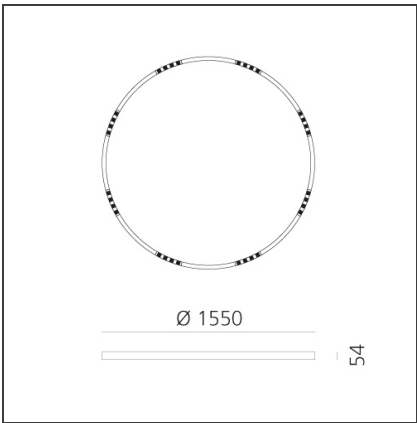

A.24 Stand-alone - Suspension Circular - Sharping Emission - Ø 1550mm - 3000K - DALI - Brushed Silver

IP20  Dimmerable: 

DESIGN BY

Carlotta de Bevilacqua

DESCRIPTION

TECHNICAL DRAWINGS

FEATURES

Article Code:	AQ75215	Series:	Indoor, 2018 Artemide Collection
Colour:	Brushed Silver		
Installation:	Recessed, Suspension, Ceiling		
Environment:	Indoor		

DIMENSIONS

Height:	cm 5.4
Weight:	kg 8

INCLUDED SOURCES

Category:	LED	Color temperature (K):	3000K
Number:	1	CRI:	90
Watt:	100W		
Type:	0		

LUMINAIRE

Watt:	100W	Delivered lumens output (lm):	6713lm
		CCT:	3000K
		CRI:	80
		Dimmable Typology:	Dali