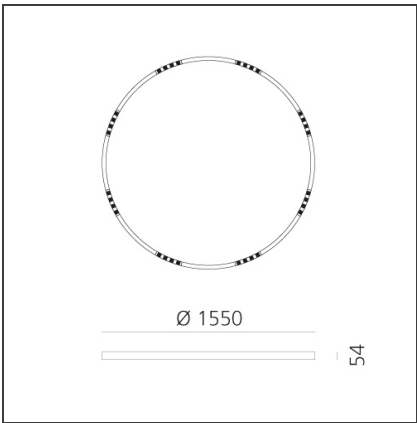

A.24 Stand-alone - Suspension Circular - Sharping Emission - Ø 1550mm - 3000K - DALI - Brushed Bronze

IP20  Dimmerable: 

DESIGN BY

Carlotta de Bevilacqua

DESCRIPTION

TECHNICAL DRAWINGS

FEATURES

Article Code:	AQ75220	Series:	Indoor, 2018 Artemide Collection
Colour:	Brushed Bronze		
Installation:	Recessed, Suspension, Ceiling		
Environment:	Indoor		

DIMENSIONS

Height:	cm 5.4
Weight:	kg 8

INCLUDED SOURCES

Category:	LED	Color temperature (K):	3000K
Number:	1	CRI:	90
Watt:	100W		
Type:	0		

LUMINAIRE

Watt:	100W	Delivered lumens output (lm):	6713lm
		CCT:	3000K
		CRI:	80
		Dimmable Typology:	Dali