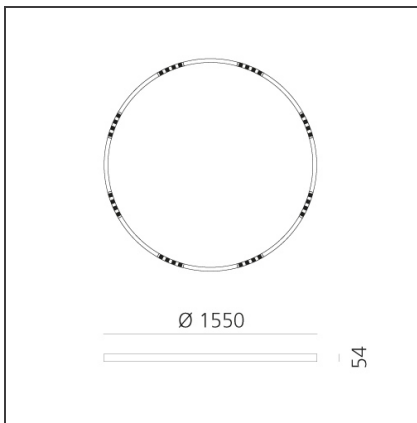

**A.24 Stand-alone - Suspension Circular - Sharping Emission - Ø 1550mm - 3000K - DALI - Black**

IP20  Dimmerable: 

**DESIGN BY**

Carlotta de Bevilacqua

**TECHNICAL DRAWINGS**

**FEATURES**

<b>Article Code:</b>	AQ75204	<b>Series:</b>	Indoor, 2018 Artemide Collection
<b>Colour:</b>	Black		
<b>Installation:</b>	Recessed, Suspension, Ceiling		
<b>Environment:</b>	Indoor		

**DIMENSIONS**

<b>Height:</b>	cm 5.4
<b>Weight:</b>	kg 8

**INCLUDED SOURCES**

<b>Category:</b>	LED	<b>Color temperature (K):</b>	3000K
<b>Number:</b>	1	<b>CRI:</b>	90
<b>Watt:</b>	100W		
<b>Type:</b>	0		