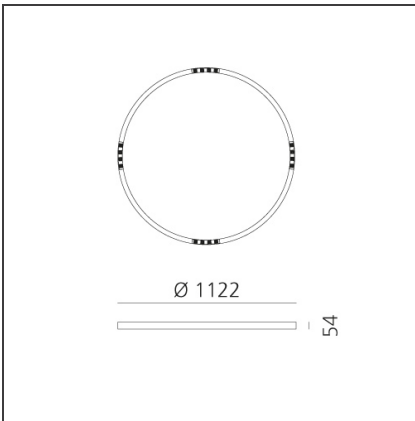

**A.24 Stand-alone - Suspension Circular - Sharping Emission - Ø 1122mm - 4000K - DALI - White**

IP20  Dimmerable: 

**DESIGN BY**

Carlotta de Bevilacqua

**TECHNICAL DRAWINGS**

**FEATURES**

<b>Article Code:</b>	AQ74301	<b>Series:</b>	Indoor, 2018 Artemide Collection
<b>Colour:</b>	White		
<b>Installation:</b>	Recessed, Suspension, Ceiling		
<b>Environment:</b>	Indoor		

**DIMENSIONS**

<b>Height:</b>	cm 5.4
<b>Weight:</b>	kg 5.5

**INCLUDED SOURCES**

<b>Category:</b>	LED	<b>Color temperature (K):</b>	4000K
<b>Number:</b>	1	<b>CRI:</b>	90
<b>Watt:</b>	50W		
<b>Type:</b>	0		