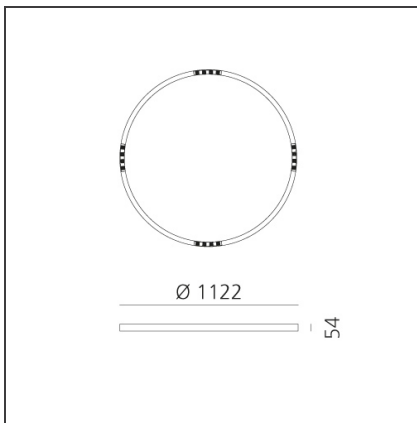

**A.24 Stand-alone - Suspension Circular - Sharping Emission - Ø 1122mm - 4000K - DALI - Black**

IP20  Dimmerable: 

**DESIGN BY**

Carlotta de Bevilacqua

**TECHNICAL DRAWINGS**

**FEATURES**

<b>Article Code:</b>	AQ74304	<b>Series:</b>	Indoor, 2018 Artemide Collection
<b>Colour:</b>	Black		
<b>Installation:</b>	Recessed, Suspension, Ceiling		
<b>Environment:</b>	Indoor		

**DIMENSIONS**

<b>Height:</b>	cm 5.4
<b>Weight:</b>	kg 5.5

**INCLUDED SOURCES**

<b>Category:</b>	LED	<b>Color temperature (K):</b>	4000K
<b>Number:</b>	1	<b>CRI:</b>	90
<b>Watt:</b>	50W		
<b>Type:</b>	0		