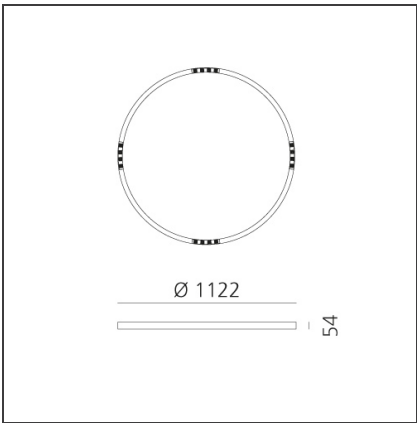

**A.24 Stand-alone - Suspension Circular - Sharping Emission - Ø 1122mm - 3000K - DALI - White**

IP20  Dimmerable: 

**DESIGN BY**

Carlotta de Bevilacqua

**TECHNICAL DRAWINGS**

**FEATURES**

<b>Article Code:</b>	AQ74201	<b>Series:</b>	Indoor, 2018 Artemide Collection
<b>Colour:</b>	White		
<b>Installation:</b>	Recessed, Suspension, Ceiling		
<b>Environment:</b>	Indoor		

**DIMENSIONS**

<b>Height:</b>	cm 5.4
<b>Weight:</b>	kg 5.5

**INCLUDED SOURCES**

<b>Category:</b>	LED	<b>Color temperature (K):</b>	3000K
<b>Number:</b>	1	<b>CRI:</b>	90
<b>Watt:</b>	50W		
<b>Type:</b>	0		