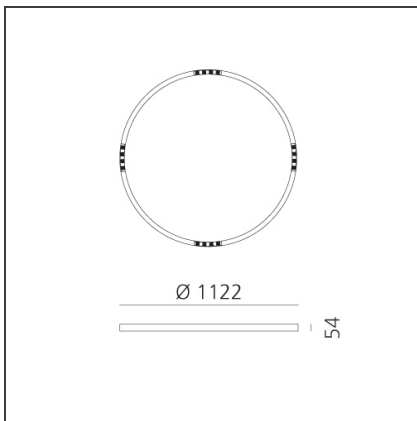

A.24 Stand-alone - Suspension Circular - Sharping Emission - Ø 1122mm - 3000K - DALI - Brushed Bronze

IP20  Dimmerable: 

DESIGN BY

Carlotta de Bevilacqua

DESCRIPTION

TECHNICAL DRAWINGS

FEATURES

Article Code:	AQ74220	Series:	Indoor, 2018 Artemide Collection
Colour:	Brushed Bronze		
Installation:	Recessed, Suspension, Ceiling		
Environment:	Indoor		

DIMENSIONS

Height:	cm 5.4
Weight:	kg 5.5

INCLUDED SOURCES

Category:	LED	Color temperature (K):	3000K
Number:	1	CRI:	90
Watt:	50W		
Type:	0		

LUMINAIRE

Watt:	50W	Delivered lumens output (lm):	3356lm
		CCT:	3000K
		CRI:	80
		Dimmable Typology:	Dali