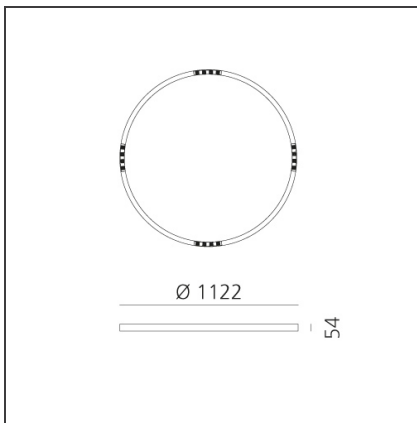

A.24 Stand-alone - Suspension Circular - Sharping Emission - Ø 1122mm - 3000K - DALI - Black

IP20  Dimmerable: 

DESIGN BY

Carlotta de Bevilacqua

TECHNICAL DRAWINGS

FEATURES

Article Code:	AQ74204	Series:	Indoor, 2018 Artemide Collection
Colour:	Black		
Installation:	Recessed, Suspension, Ceiling		
Environment:	Indoor		

DIMENSIONS

Height:	cm 5.4
Weight:	kg 5.5

INCLUDED SOURCES

Category:	LED	Color temperature (K):	3000K
Number:	1	CRI:	90
Watt:	50W		
Type:	0		

LUMINAIRE

Watt:	50W	Delivered lumens output (lm):	3356lm
		CCT:	3000K
		CRI:	80
		Dimmable Typology:	Dali