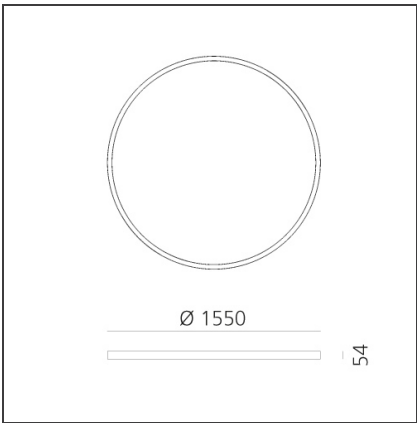

A.24 Stand-alone - Suspension Circular - Diffused Emission - Ø 1550mm - 4000K - DALI - White

IP20  Dimmerable: 

DESIGN BY

Carlotta de Bevilacqua

TECHNICAL DRAWINGS

FEATURES

| | | | |
|----------------------|-------------------------------|----------------|----------------------------------|
| Article Code: | AQ75101 | Series: | Indoor, 2018 Artemide Collection |
| Colour: | White | | |
| Installation: | Recessed, Suspension, Ceiling | | |
| Environment: | Indoor | | |

DIMENSIONS

| | |
|----------------|--------|
| Height: | cm 5,4 |
| Weight: | kg 8,5 |

INCLUDED SOURCES

| | | | |
|------------------|------|-------------------------------|-------|
| Category: | LED | Color temperature (K): | 4000K |
| Number: | 1 | CRI: | 80 |
| Watt: | 136W | | |
| Type: | 0 | | |

LUMINAIRE

| | | | |
|--------------|------|--------------------------------------|--------|
| Watt: | 136W | Delivered lumens output (lm): | 9924lm |
| | | CCT: | 4000K |
| | | CRI: | 80 |
| | | Dimmable Typology: | Dali |