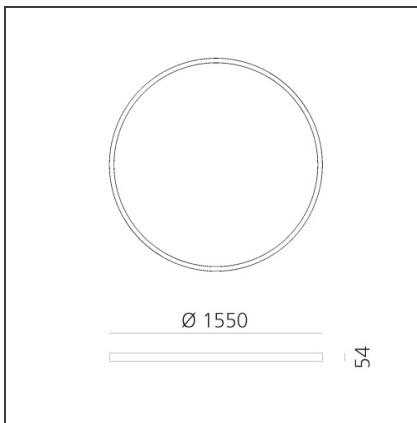

**A.24 Stand-alone - Suspension Circular - Diffused Emission - Ø 1550mm - 4000K - DALI - Brushed Copper**

IP20  Dimmerable: 

**DESIGN BY**

Carlotta de Bevilacqua

**DESCRIPTION**

**TECHNICAL DRAWINGS**

**FEATURES**

<b>Article Code:</b>	AQ75118	<b>Series:</b>	Indoor, 2018 Artemide Collection
<b>Colour:</b>	Brushed Copper		
<b>Installation:</b>	Recessed, Suspension, Ceiling		
<b>Environment:</b>	Indoor		

**DIMENSIONS**

<b>Height:</b>	cm 5,4
<b>Weight:</b>	kg 8,5

**INCLUDED SOURCES**

<b>Category:</b>	LED	<b>Color temperature (K):</b>	4000K
<b>Number:</b>	1	<b>CRI:</b>	80
<b>Watt:</b>	136W		
<b>Type:</b>	0		

**LUMINAIRE**