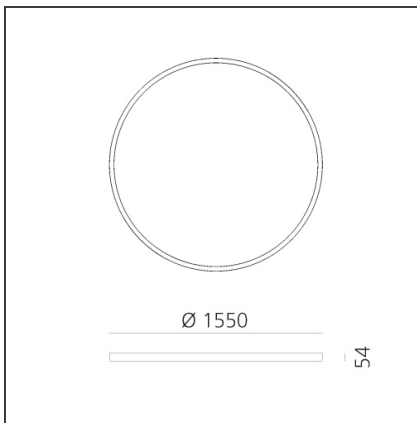

A.24 Stand-alone - Suspension Circular - Diffused Emission - Ø 1550mm - 3000K - DALI - White

IP20  Dimmerable: 

DESIGN BY

Carlotta de Bevilacqua

TECHNICAL DRAWINGS

FEATURES

Article Code:	AQ75001	Series:	Indoor, 2018 Artemide Collection
Colour:	White		
Installation:	Recessed, Suspension, Ceiling		
Environment:	Indoor		

DIMENSIONS

Height:	cm 5,4
Weight:	kg 8,5

INCLUDED SOURCES

Category:	LED	Color temperature (K):	3000K
Number:	1	CRI:	80
Watt:	136W		
Type:	0		

LUMINAIRE

Watt:	136W	Delivered lumens output (lm):	9499lm
		CCT:	3000K
		CRI:	80
		Dimmable Typology:	Dali