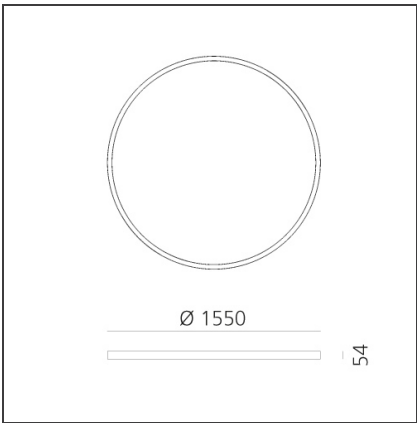

A.24 Stand-alone - Suspension Circular - Diffused Emission - Ø 1550mm - 3000K - DALI - Black

IP20  Dimmerable: 

DESIGN BY

Carlotta de Bevilacqua

TECHNICAL DRAWINGS

FEATURES

Article Code:	AQ75004	Series:	Indoor, 2018 Artemide Collection
Colour:	Black		
Installation:	Recessed, Suspension, Ceiling		
Environment:	Indoor		

DIMENSIONS

Height:	cm 5,4
Weight:	kg 8,5

INCLUDED SOURCES

Category:	LED	Color temperature (K):	3000K
Number:	1	CRI:	80
Watt:	136W		
Type:	0		

LUMINAIRE

Watt:	136W	Delivered lumens output (lm):	9499lm
		CCT:	3000K
		CRI:	80
		Dimmable Typology:	Dali