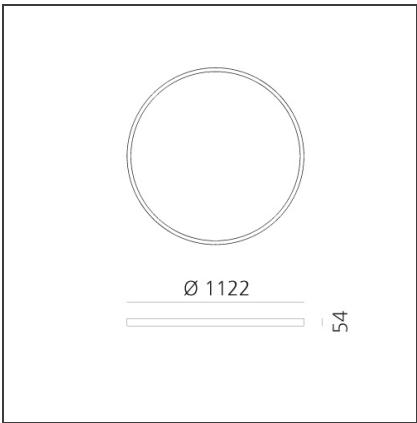

A.24 Stand-alone - Suspension Circular - Diffused Emission - Ø 1122mm - 4000K - DALI - Brushed Copper

IP20  Dimmerable: 

DESIGN BY

Carlotta de Bevilacqua

DESCRIPTION

TECHNICAL DRAWINGS

FEATURES

Article Code:	AQ74118	Series:	Indoor, 2018 Artemide Collection
Colour:	Brushed Copper		
Installation:	Recessed, Suspension, Ceiling		
Environment:	Indoor		

DIMENSIONS

Height:	cm 5.4
Weight:	kg 6

INCLUDED SOURCES

Category:	LED	Color temperature (K):	4000K
Number:	1	CRI:	80
Watt:	102W		
Type:	0		

LUMINAIRE

Watt:	102W	Delivered lumens output (lm):	7443lm
		CCT:	4000K
		CRI:	80
		Dimmable Typology:	Dali