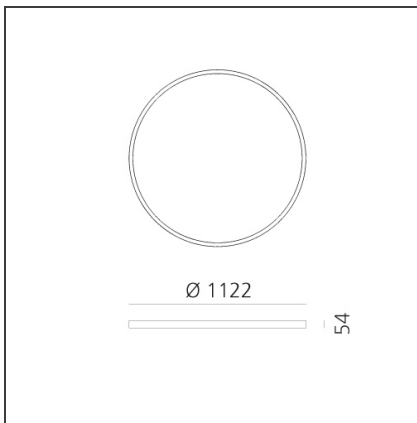

A.24 Stand-alone - Suspension Circular - Diffused Emission - Ø 1122mm - 3000K - DALI - White

IP20  Dimmerable: 

DESIGN BY

Carlotta de Bevilacqua

TECHNICAL DRAWINGS

FEATURES

Article Code:	AQ74001	Series:	Indoor, 2018 Artemide Collection
Colour:	White		
Installation:	Recessed, Suspension, Ceiling		
Environment:	Indoor		

DIMENSIONS

Height:	cm 5.4
Weight:	kg 6

INCLUDED SOURCES

Category:	LED	Color temperature (K):	3000K
Number:	1	CRI:	80
Watt:	102W		
Type:	0		

LUMINAIRE

Watt:	102W	Delivered lumens output (lm):	7124lm
		CCT:	3000K
		CRI:	80
		Dimmable Typology:	Dali