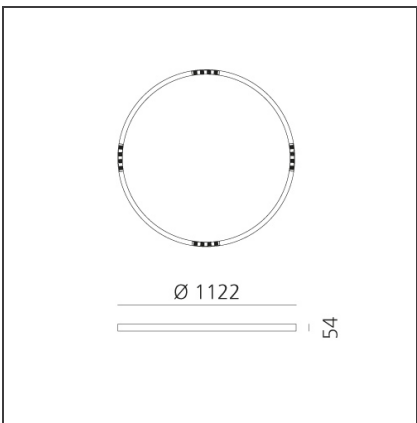

A.24 Stand-alone - Recessed Circular - Sharping Emission - Ø 1122mm - 4000K - DALI

IP20  Dimmerable: 

DESIGN BY

Carlotta de Bevilacqua

TECHNICAL DRAWINGS

FEATURES

Article Code:	AQ54301	Series:	Indoor, 2018 Artemide Collection
Colour:	White		
Installation:	Recessed, Suspension, Ceiling		
Environment:	Indoor		

DIMENSIONS

INCLUDED SOURCES

Category:	LED	Color temperature (K):	4000K
Number:	1	CRI:	90
Watt:	50W		
Type:	0		

LUMINAIRE

Watt:	50W	Delivered lumens output (lm):	3576lm
		CCT:	4000K
		CRI:	80
		Dimmable Typology:	Dali