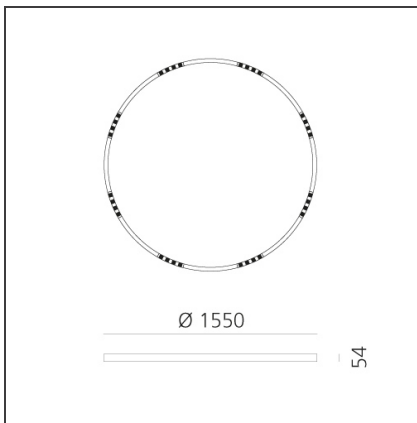

A.24 Stand-alone - Ceiling Circular - Sharping Emission - Ø 1550mm - 4000K - DALI - White

IP20  Dimmerable: 

DESIGN BY

Carlotta de Bevilacqua

TECHNICAL DRAWINGS

FEATURES

Article Code:	AQ65301	Series:	Indoor, 2018 Artemide Collection
Colour:	White		
Installation:	Recessed, Suspension, Ceiling		
Environment:	Indoor		

DIMENSIONS

Height:	cm 5.4
Weight:	kg 8

INCLUDED SOURCES

Category:	LED	Color temperature (K):	4000K
Number:	1	CRI:	90
Watt:	100W		
Type:	0		

LUMINAIRE

Watt:	100W	Delivered lumens output (lm):	7152lm
		CCT:	4000K
		CRI:	80
		Dimmable Typology:	Dali