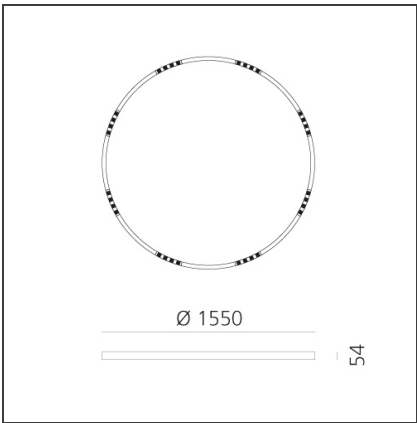

A.24 Stand-alone - Ceiling Circular - Sharping Emission - Ø 1550mm - 4000K - DALI - Brushed Silver

IP20  Dimmerable: 

DESIGN BY

Carlotta de Bevilacqua

DESCRIPTION

TECHNICAL DRAWINGS

FEATURES

Article Code:	AQ65315	Series:	Indoor, 2018 Artemide Collection
Colour:	Brushed Silver		
Installation:	Recessed, Suspension, Ceiling		
Environment:	Indoor		

DIMENSIONS

Height:	cm 5.4
Weight:	kg 8

INCLUDED SOURCES

Category:	LED	Color temperature (K):	4000K
Number:	1	CRI:	90
Watt:	100W		
Type:	0		

LUMINAIRE

Watt:	100W	Delivered lumens output (lm):	7152lm
		CCT:	4000K
		CRI:	80
		Dimmable Typology:	Dali