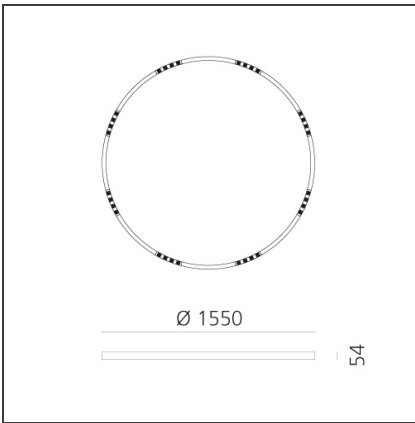

**A.24 Stand-alone - Ceiling Circular - Sharping Emission - Ø 1550mm - 3000K - DALI - Black**

IP20  Dimmerable: 

**DESIGN BY**

Carlotta de Bevilacqua

**TECHNICAL DRAWINGS**

**FEATURES**

<b>Article Code:</b>	AQ65204	<b>Series:</b>	Indoor, 2018 Artemide Collection
<b>Colour:</b>	Black		
<b>Installation:</b>	Recessed, Suspension, Ceiling		
<b>Environment:</b>	Indoor		

**DIMENSIONS**

<b>Height:</b>	cm 5.4
<b>Weight:</b>	kg 8

**INCLUDED SOURCES**

<b>Category:</b>	LED	<b>Color temperature (K):</b>	3000K
<b>Number:</b>	1	<b>CRI:</b>	90
<b>Watt:</b>	100W		
<b>Type:</b>	0		

**LUMINAIRE**

<b>Watt:</b>	100W	<b>Delivered lumens output (lm):</b>	6713lm
		<b>CCT:</b>	3000K
		<b>CRI:</b>	80
		<b>Dimmable Typology:</b>	Dali

**Notes**

220/240Vac 50/60Hz electronic driver included. Uses 2 DALI addresses. Sharping kit (louvers and covers for curved elements) has to be ordered separately.