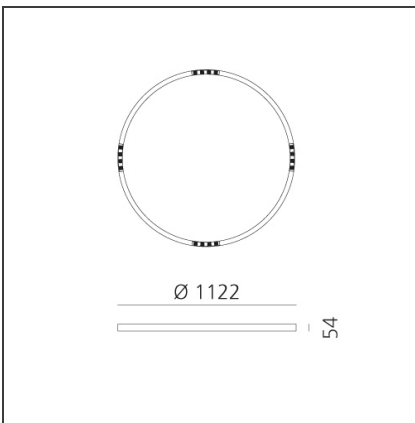

A.24 Stand-alone - Ceiling Circular - Sharping Emission - Ø 1122mm - 4000K - DALI - Brushed Silver

IP20  Dimmerable: 

DESIGN BY

Carlotta de Bevilacqua

DESCRIPTION

TECHNICAL DRAWINGS

FEATURES

Article Code:	AQ64315	Series:	Indoor, 2018 Artemide Collection
Colour:	Brushed Silver		
Installation:	Recessed, Suspension, Ceiling		
Environment:	Indoor		

DIMENSIONS

Height:	cm 5.4
Weight:	kg 5.5

INCLUDED SOURCES

Category:	LED	Color temperature (K):	4000K
Number:	1	CRI:	90
Watt:	50W		
Type:	0		

LUMINAIRE

Watt:	50W	Delivered lumens output (lm):	3576lm
		CCT:	4000K
		CRI:	80
		Dimmable Typology:	Dali