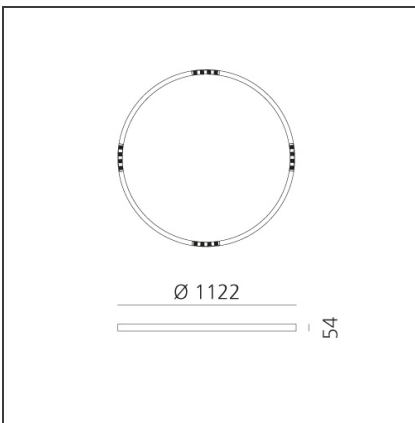

A.24 Stand-alone - Ceiling Circular - Sharping Emission - Ø 1122mm - 4000K - DALI - Brushed Bronze

IP20  Dimmerable: 

DESIGN BY

Carlotta de Bevilacqua

DESCRIPTION

TECHNICAL DRAWINGS

FEATURES

Article Code:	AQ64320	Series:	Indoor, 2018 Artemide Collection
Colour:	Brushed Bronze		
Installation:	Recessed, Suspension, Ceiling		
Environment:	Indoor		

DIMENSIONS

Height:	cm 5.4
Weight:	kg 5.5

INCLUDED SOURCES

Category:	LED	Color temperature (K):	4000K
Number:	1	CRI:	90
Watt:	50W		
Type:	0		

LUMINAIRE

Watt:	50W	Delivered lumens output (lm):	3576lm
		CCT:	4000K
		CRI:	80
		Dimmable Typology:	Dali