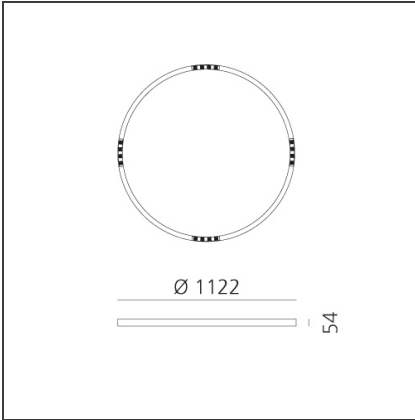

A.24 Stand-alone - Ceiling Circular - Sharping Emission - Ø 1122mm - 3000K - DALI - White

IP20  Dimmerable: 

DESIGN BY

Carlotta de Bevilacqua

TECHNICAL DRAWINGS

FEATURES

Article Code:	AQ64201	Series:	Indoor, 2018 Artemide Collection
Colour:	White		
Installation:	Recessed, Suspension, Ceiling		
Environment:	Indoor		

DIMENSIONS

Height:	cm 5.4
Weight:	kg 5.5

INCLUDED SOURCES

Category:	LED	Color temperature (K):	3000K
Number:	1	CRI:	90
Watt:	50W		
Type:	0		

LUMINAIRE

Watt:	50W	Delivered lumens output (lm):	3356lm
		CCT:	3000K
		CRI:	80
		Dimmable Typology:	Dali