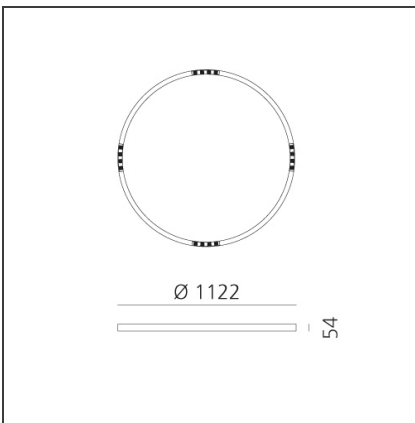

A.24 Stand-alone - Ceiling Circular - Sharping Emission - Ø 1122mm - 3000K - DALI - Brushed Bronze

IP20  Dimmerable: 

DESIGN BY

Carlotta de Bevilacqua

DESCRIPTION

TECHNICAL DRAWINGS

FEATURES

Article Code:	AQ64220	Series:	Indoor, 2018 Artemide Collection
Colour:	Brushed Bronze		
Installation:	Recessed, Suspension, Ceiling		
Environment:	Indoor		

DIMENSIONS

Height:	cm 5.4
Weight:	kg 5.5

INCLUDED SOURCES

Category:	LED	Color temperature (K):	3000K
Number:	1	CRI:	90
Watt:	50W		
Type:	0		

LUMINAIRE

Watt:	50W	Delivered lumens output (lm):	3356lm
		CCT:	3000K
		CRI:	80
		Dimmable Typology:	Dali