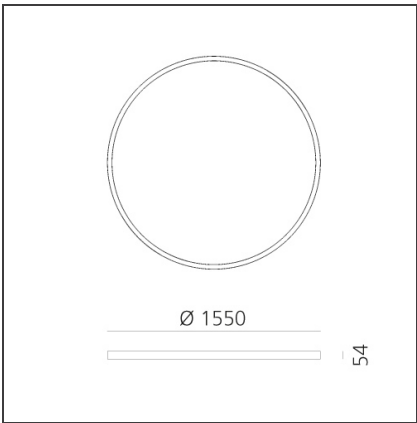

A.24 Stand-alone - Ceiling Circular - Diffused Emission - Ø 1550mm - 4000K - DALI - White

IP20  Dimmerable: 

DESIGN BY

Carlotta de Bevilacqua

TECHNICAL DRAWINGS

FEATURES

Article Code:	AQ65101	Series:	Indoor, 2018 Artemide Collection
Colour:	White		
Installation:	Recessed, Suspension, Ceiling		
Environment:	Indoor		

DIMENSIONS

Height:	cm 5,4
Weight:	kg 8,5

INCLUDED SOURCES

Category:	LED	Color temperature (K):	4000K
Number:	1	CRI:	80
Watt:	136W		
Type:	0		

LUMINAIRE

Watt:	136W	Delivered lumens output (lm):	9924lm
		CCT:	4000K
		CRI:	80
		Dimmable Typology:	Dali