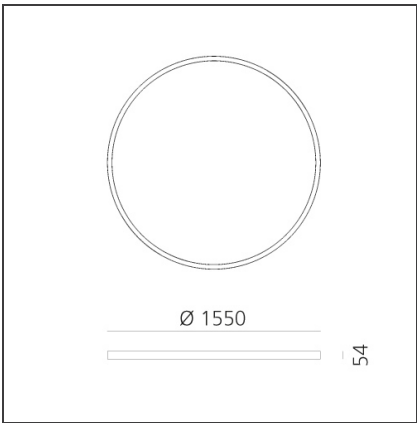

A.24 Stand-alone - Ceiling Circular - Diffused Emission - Ø 1550mm - 4000K - DALI - Brushed Silver

IP20  Dimmerable: 

DESIGN BY

Carlotta de Bevilacqua

DESCRIPTION

TECHNICAL DRAWINGS

FEATURES

Article Code:	AQ65115	Series:	Indoor, 2018 Artemide Collection
Colour:	Brushed Silver		
Installation:	Recessed, Suspension, Ceiling		
Environment:	Indoor		

DIMENSIONS

Height:	cm 5,4
Weight:	kg 8,5

INCLUDED SOURCES

Category:	LED	Color temperature (K):	4000K
Number:	1	CRI:	80
Watt:	136W		
Type:	0		

LUMINAIRE

Watt:	136W	Delivered lumens output (lm):	9924lm
		CCT:	4000K
		CRI:	80
		Dimmable Typology:	Dali