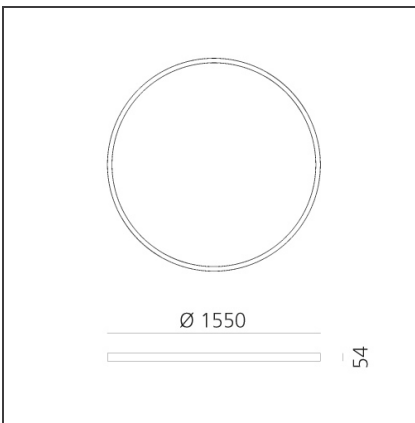

**A.24 Stand-alone - Ceiling Circular - Diffused Emission - Ø 1550mm - 4000K - DALI - Brushed Copper**

IP20  Dimmerable: 

**DESIGN BY**

Carlotta de Bevilacqua

**DESCRIPTION**

**TECHNICAL DRAWINGS**

**FEATURES**

<b>Article Code:</b>	AQ65118	<b>Series:</b>	Indoor, 2018 Artemide Collection
<b>Colour:</b>	Brushed Copper		
<b>Installation:</b>	Recessed, Suspension, Ceiling		
<b>Environment:</b>	Indoor		

**DIMENSIONS**

<b>Height:</b>	cm 5,4
<b>Weight:</b>	kg 8,5

**INCLUDED SOURCES**

<b>Category:</b>	LED	<b>Color temperature (K):</b>	4000K
<b>Number:</b>	1	<b>CRI:</b>	80
<b>Watt:</b>	136W		
<b>Type:</b>	0		

**LUMINAIRE**