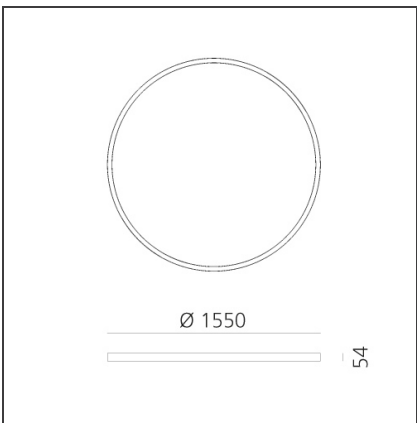

A.24 Stand-alone - Ceiling Circular - Diffused Emission - Ø 1550mm - 3000K - DALI - Brushed Silver

IP20  Dimmerable: 

DESIGN BY

Carlotta de Bevilacqua

DESCRIPTION

TECHNICAL DRAWINGS

FEATURES

| | | | |
|----------------------|-------------------------------|----------------|----------------------------------|
| Article Code: | AQ65015 | Series: | Indoor, 2018 Artemide Collection |
| Colour: | Brushed Silver | | |
| Installation: | Recessed, Suspension, Ceiling | | |
| Environment: | Indoor | | |

DIMENSIONS

| | |
|----------------|--------|
| Height: | cm 5,4 |
| Weight: | kg 8,5 |

INCLUDED SOURCES

| | | | |
|------------------|------|-------------------------------|-------|
| Category: | LED | Color temperature (K): | 3000K |
| Number: | 1 | CRI: | 80 |
| Watt: | 136W | | |
| Type: | 0 | | |

LUMINAIRE

| | | | |
|--------------|------|--------------------------------------|--------|
| Watt: | 136W | Delivered lumens output (lm): | 9499lm |
| | | CCT: | 3000K |
| | | CRI: | 80 |
| | | Dimmable Typology: | Dali |