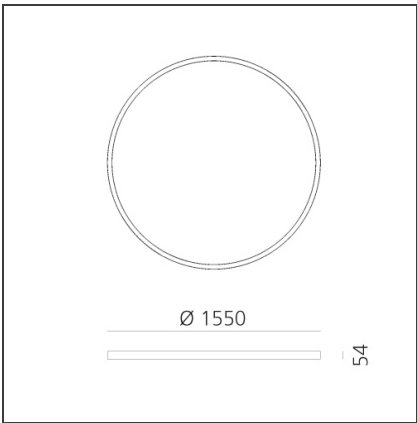

A.24 Stand-alone - Ceiling Circular - Diffused Emission - Ø 1550mm - 3000K - DALI - Brushed Copper

IP20  Dimmerable: 

DESIGN BY

Carlotta de Bevilacqua

DESCRIPTION

TECHNICAL DRAWINGS

FEATURES

Article Code:	AQ65018	Series:	Indoor, 2018 Artemide Collection
Colour:	Brushed Copper		
Installation:	Recessed, Suspension, Ceiling		
Environment:	Indoor		

DIMENSIONS

Height:	cm 5,4
Weight:	kg 8,5

INCLUDED SOURCES

Category:	LED	Color temperature (K):	3000K
Number:	1	CRI:	80
Watt:	136W		
Type:	0		

LUMINAIRE

Watt:	136W	Delivered lumens output (lm):	9499lm
		CCT:	3000K
		CRI:	80
		Dimmable Typology:	Dali