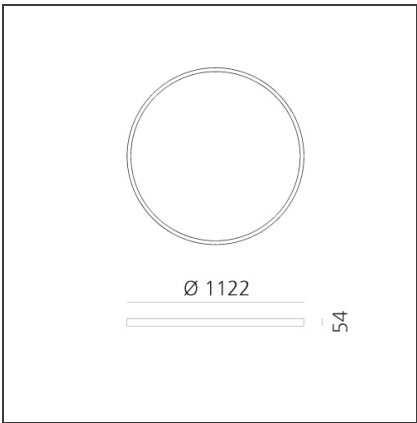

A.24 Stand-alone - Ceiling Circular - Diffused Emission - Ø 1122mm - 3000K - DALI - White

IP20  Dimmerable: 

DESIGN BY

Carlotta de Bevilacqua

TECHNICAL DRAWINGS

FEATURES

Article Code:	AQ64001	Series:	Indoor, 2018 Artemide Collection
Colour:	White		
Installation:	Recessed, Suspension, Ceiling		
Environment:	Indoor		

DIMENSIONS

Height:	cm 5.4
Weight:	kg 6

INCLUDED SOURCES

Category:	LED	Color temperature (K):	3000K
Number:	1	CRI:	80
Watt:	102W		
Type:	0		

LUMINAIRE

Watt:	102W	Delivered lumens output (lm):	7124lm
		CCT:	3000K
		CRI:	80
		Dimmable Typology:	Dali