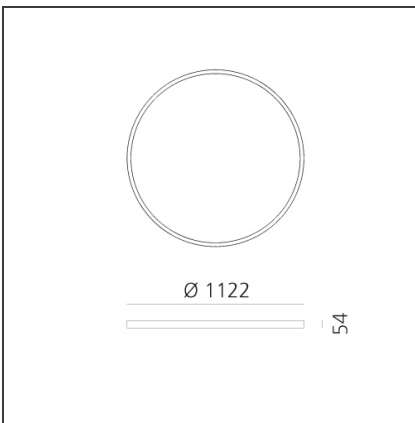

A.24 Stand-alone - Ceiling Circular - Diffused Emission - Ø 1122mm - 3000K - DALI - Brushed Silver

IP20  Dimmerable: 

DESIGN BY

Carlotta de Bevilacqua

DESCRIPTION

A.24 is an open platform. A single intelligent profile generates three light performances while following the architecture with continuity, freedom and exibility. It is a fluid system that harbours a patented optoelectronic technology.

TECHNICAL DRAWINGS

FEATURES

Article Code:	AQ64015	Series:	Indoor, 2018 Artemide Collection
Colour:	Brushed Silver		
Installation:	Recessed, Suspension, Ceiling		
Environment:	Indoor		

DIMENSIONS

Height:	cm 5.4
Weight:	kg 6