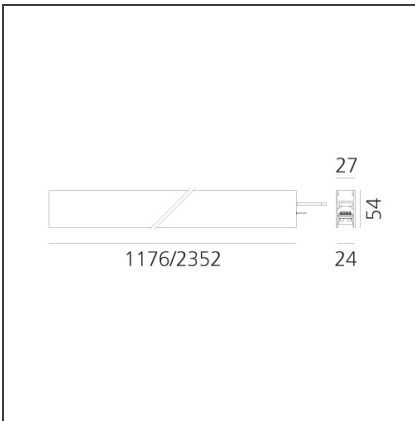

TECHNICAL DRAWINGS

FEATURES

Article Code:	AQ23304	Series:	Indoor, 2018
Colour:	Black	Emission:	Artemide Collection Direct
Installation:	Recessed, Wall, Suspension, Ceiling		
Environment:	Indoor		

DIMENSIONS

Length:	cm 235.2
Width:	cm 2.7
Weight:	kg 2.7
Recessed depth:	cm 5.4

INCLUDED SOURCES

Category:	LED	Color temperature (K):	4000K
Number:	1	CRI:	90
Watt:	50W		
Type:	0		

LUMINAIRE

Watt:	50W	Delivered lumens output (lm):	3704lm
		CCT:	4000K
		CRI:	90

Notes

*Uses 2 DALI addresses. Each module, angle and curved elements are provided with mechanical and electrical joints and installation accessories. End caps have to be ordered separately. Sharping kit (louvres and covers) has to be ordered separately. Depending on the driver, the product can be undimmable or dimmable DALI.