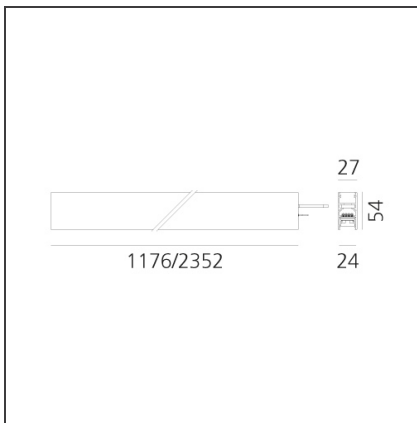

TECHNICAL DRAWINGS

FEATURES

Article Code:	AQ23201	Series:	Indoor, 2018
Colour:	White	Emission:	Artemide Collection Direct
Installation:	Recessed, Wall, Suspension, Ceiling		
Environment:	Indoor		

DIMENSIONS

Length:	cm 235.2
Width:	cm 2.7
Weight:	kg 2.7
Recessed depth:	cm 5.4

INCLUDED SOURCES

Category:	LED	Color temperature (K):	3000K
Number:	1	CRI:	90
Watt:	50W		
Type:	0		

LUMINAIRE

Watt:	50W	Delivered lumens output (lm):	3461lm
		CCT:	3000K
		CRI:	80

Notes

*Uses 2 DALI addresses. Each module, angle and curved elements are provided with mechanical and electrical joints and installation accessories. End caps have to be ordered separately. Sharping kit (louvres and covers) has to be ordered separately. Depending on the driver, the product can be undimmable or dimmable DALI.