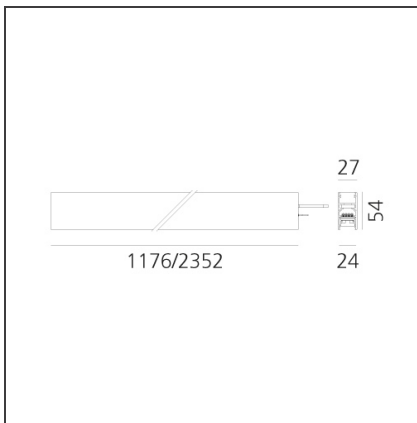

TECHNICAL DRAWINGS

FEATURES

Article Code:	AQ21304	Series:	Indoor, 2018
Colour:	Black	Emission:	Artemide Collection Direct
Installation:	Recessed, Wall, Suspension, Ceiling		
Environment:	Indoor		

DIMENSIONS

Length:	cm 235.2
Width:	cm 2.7
Weight:	kg 2.7
Recessed depth:	cm 5.4

INCLUDED SOURCES

Category:	LED	Color temperature (K):	4000K
Number:	1	CRI:	90
Watt:	50W		
Type:	0		

LUMINAIRE

Watt:	50W	Delivered lumens output (lm):	3485lm
		CCT:	4000K
		CRI:	90

Notes

*Uses 2 DALI addresses. Each module, angle and curved elements are provided with mechanical and electrical joints and installation accessories. End caps have to be ordered separately. Sharping kit (louvres and covers) has to be ordered separately. Depending on the driver, the product can be undimmable or dimmable DALI.