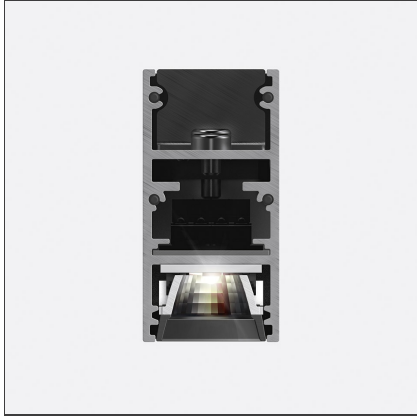

A.24 - Recessed Sharping Emission - Track - Direct Emission - 1176mm - 62° - 2700K - White

IP20 Dimmerable:

DESIGN BY

Carlotta de Bevilacqua

DESCRIPTION

A.24 is an open platform. A single intelligent profile generates three light performances while following the architecture with continuity, freedom and flexibility. It is a fluid system that harbours a patented optoelectronic technology.

TECHNICAL DRAWINGS

FEATURES

Article Code:	AQ23401	Series:	Indoor, 2018
Colour:	White	Emission:	Artemide Collection Direct
Installation:	Recessed, Wall, Suspension, Ceiling		
Environment:	Indoor		

DIMENSIONS

Length:	cm 117.6
Width:	cm 2.7
Weight:	kg 2.7
Recessed depth:	cm 5.4

INCLUDED SOURCES

Category:	LED	Color temperature (K):	2700K
Number:	1	Color Tolerance:	MacAdam 2SDCM
Watt:	25W	Service Life:	L70 (6K) 50000h
Type:	0		

LUMINAIRE

Watt:	22W	Delivered lumens output (lm):	1624lm
		CCT:	2700K
		CRI:	90

Notes

*Uses 1 DALI address. Each module, angle and curved elements are provided with mechanical and electrical joints and installation accessories. End caps have to be ordered separately. Sharping kit (louvres and covers) has to be ordered separately. Depending on the driver, the product can be undimmable or dimmable DALI.