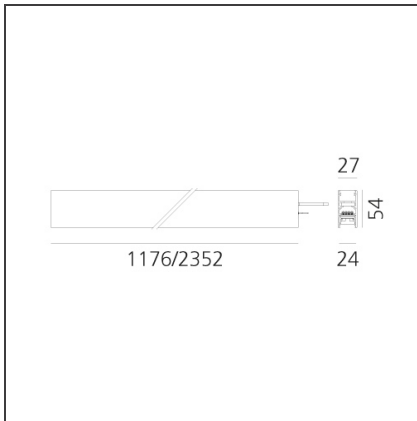

TECHNICAL DRAWINGS

FEATURES

Article Code:	AQ23401	Series:	Indoor, 2018
Colour:	White	Emission:	Artemide Collection Direct
Installation:	Recessed, Wall, Suspension, Ceiling		
Environment:	Indoor		

DIMENSIONS

Length:	cm 117.6
Width:	cm 2.7
Weight:	kg 2.7
Recessed depth:	cm 5.4

INCLUDED SOURCES

Category:	LED	Color temperature (K):	2700K
Number:	1	Color Tolerance:	MacAdam 2SDCM
Watt:	25W	Service Life:	L70 (6K) 50000h
Type:	0		

LUMINAIRE

Watt:	22W	Delivered lumens output (lm):	1624lm
		CCT:	2700K
		CRI:	90

Notes

*Uses 1 DALI address. Each module, angle and curved elements are provided with mechanical and electrical joints and installation accessories. End caps have to be ordered separately. Sharping kit (louvres and covers) has to be ordered separately. Depending on the driver, the product can be undimmable or dimmable DALI.