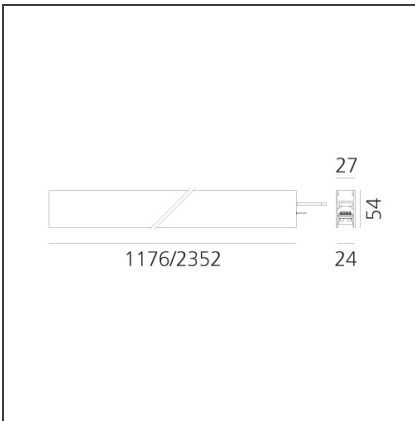

TECHNICAL DRAWINGS

FEATURES

Article Code:	AQ21104	Series:	Indoor, 2018
Colour:	Black	Emission:	Artemide Collection Direct
Installation:	Recessed, Wall, Suspension, Ceiling		
Environment:	Indoor		

DIMENSIONS

Length:	cm 117.6
Width:	cm 2.7
Weight:	kg 1.4
Recessed depth:	cm 5.4

INCLUDED SOURCES

Category:	LED	Color temperature (K):	4000K
Number:	1	CRI:	90
Watt:	25W		
Type:	0		

LUMINAIRE

Watt:	22W	Delivered lumens output (lm):	1742lm
		CCT:	4000K
		CRI:	90

Notes

*Uses 1 DALI address. Each module, angle and curved elements are provided with mechanical and electrical joints and installation accessories. End caps have to be ordered separately. Sharping kit (louvres and covers) has to be ordered separately. Depending on the driver, the product can be undimmable or dimmable DALI.