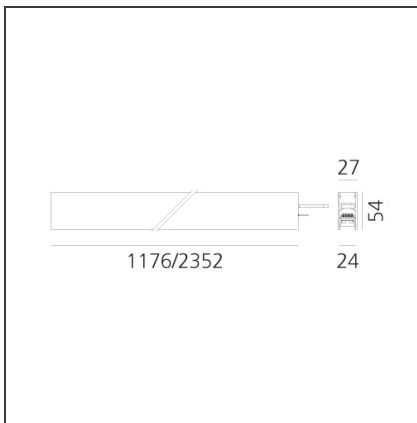

TECHNICAL DRAWINGS

FEATURES

Article Code:	AQ21004	Series:	Indoor, 2018
Colour:	Black	Emission:	Artemide Collection Direct
Installation:	Recessed, Wall, Suspension, Ceiling		
Environment:	Indoor		

DIMENSIONS

Length:	cm 117.6
Width:	cm 2.7
Weight:	kg 1.4
Recessed depth:	cm 5.4

INCLUDED SOURCES

Category:	LED	Color temperature (K):	3000K
Number:	1	CRI:	90
Watt:	25W		
Type:	0		

LUMINAIRE

Watt:	22W	Delivered lumens output (lm):	1628lm
		CCT:	3000K
		CRI:	90

Notes

*Uses 1 DALI address. Each module, angle and curved elements are provided with mechanical and electrical joints and installation accessories. End caps have to be ordered separately. Sharping kit (louvres and covers) has to be ordered separately. Depending on the driver, the product can be undimmable or dimmable DALI.